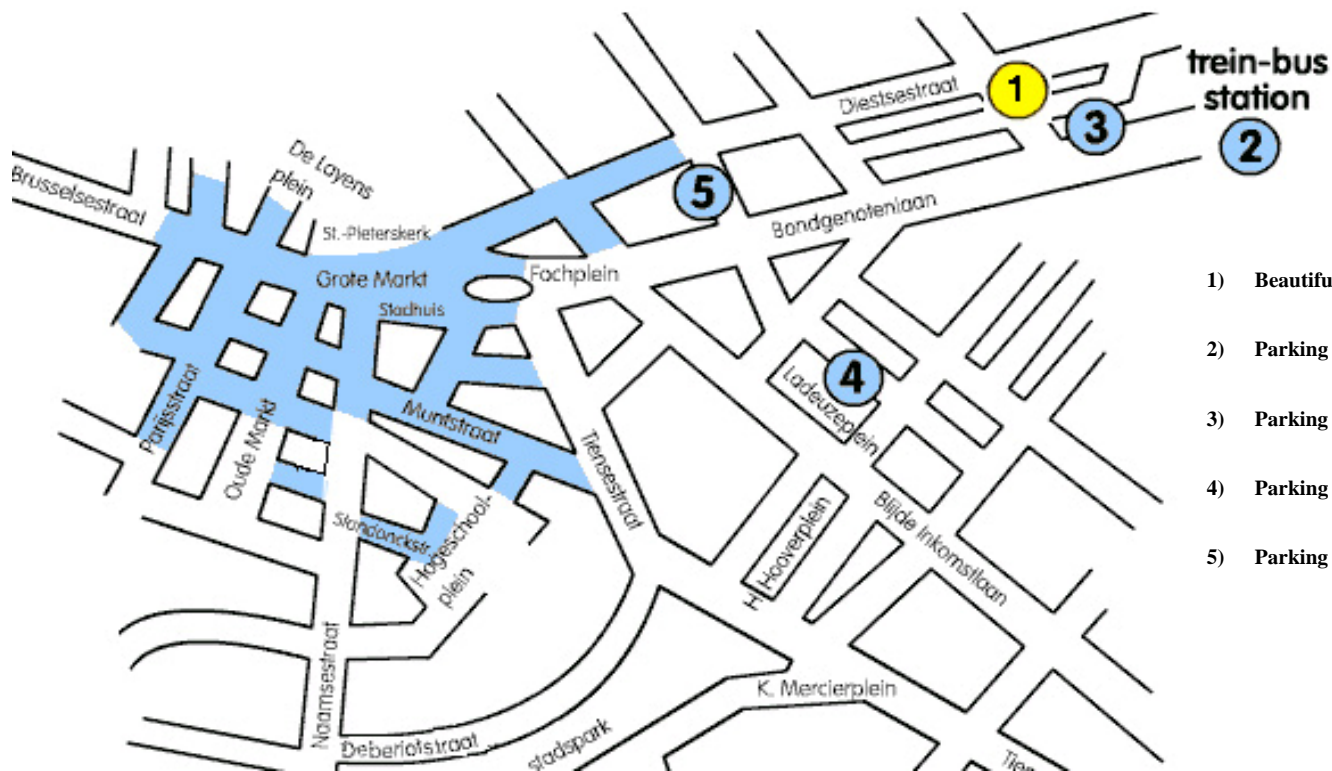

Beautiful Nails by Linde

Louis Melsensstraat 3 - 3000 Leuven

016/23.85.78

- 1) Beautiful Nails by Linde
- 2) Parking "De Bond"
- 3) Parking Super City One
- 4) Parking Ladeuze
- 5) Parking Center

E 40 Brussels - Luik

On the auto route E40 to Luik follow the route "E314 - Hasselt - Genk - Leuven". Then take direction "Leuven". This is the exit 15 on the E314 (the first exit when taking the E314). U arrive at the N264 "Boudewijnlaan". At the third traffic lights (the "Ring around Leuven") turn left and keep driving straight. This way you will follow the ring around Leuven until the intersection next to the Stella (Interbrew) buildings. After the intersection take the right lane and keep driving straight. Just after the train station turn right. This is the "Bondgenotenlaan". The first street to the right is the "Louis Melsensstraat".

On foot from the train station

Beautiful Nails by Linde is situated within walking distance from the train station (about 5 min.). Follow the "Bondgenotenlaan" (the street across the train station). The first street to the right is the "Louis Melsensstraat".

The bus

Several busses go from and to the train station of Leuven. The route description from the station can be found above. We refer to the website of "De Lijn" in respect of the timetable (<http://www.delijn.be>).